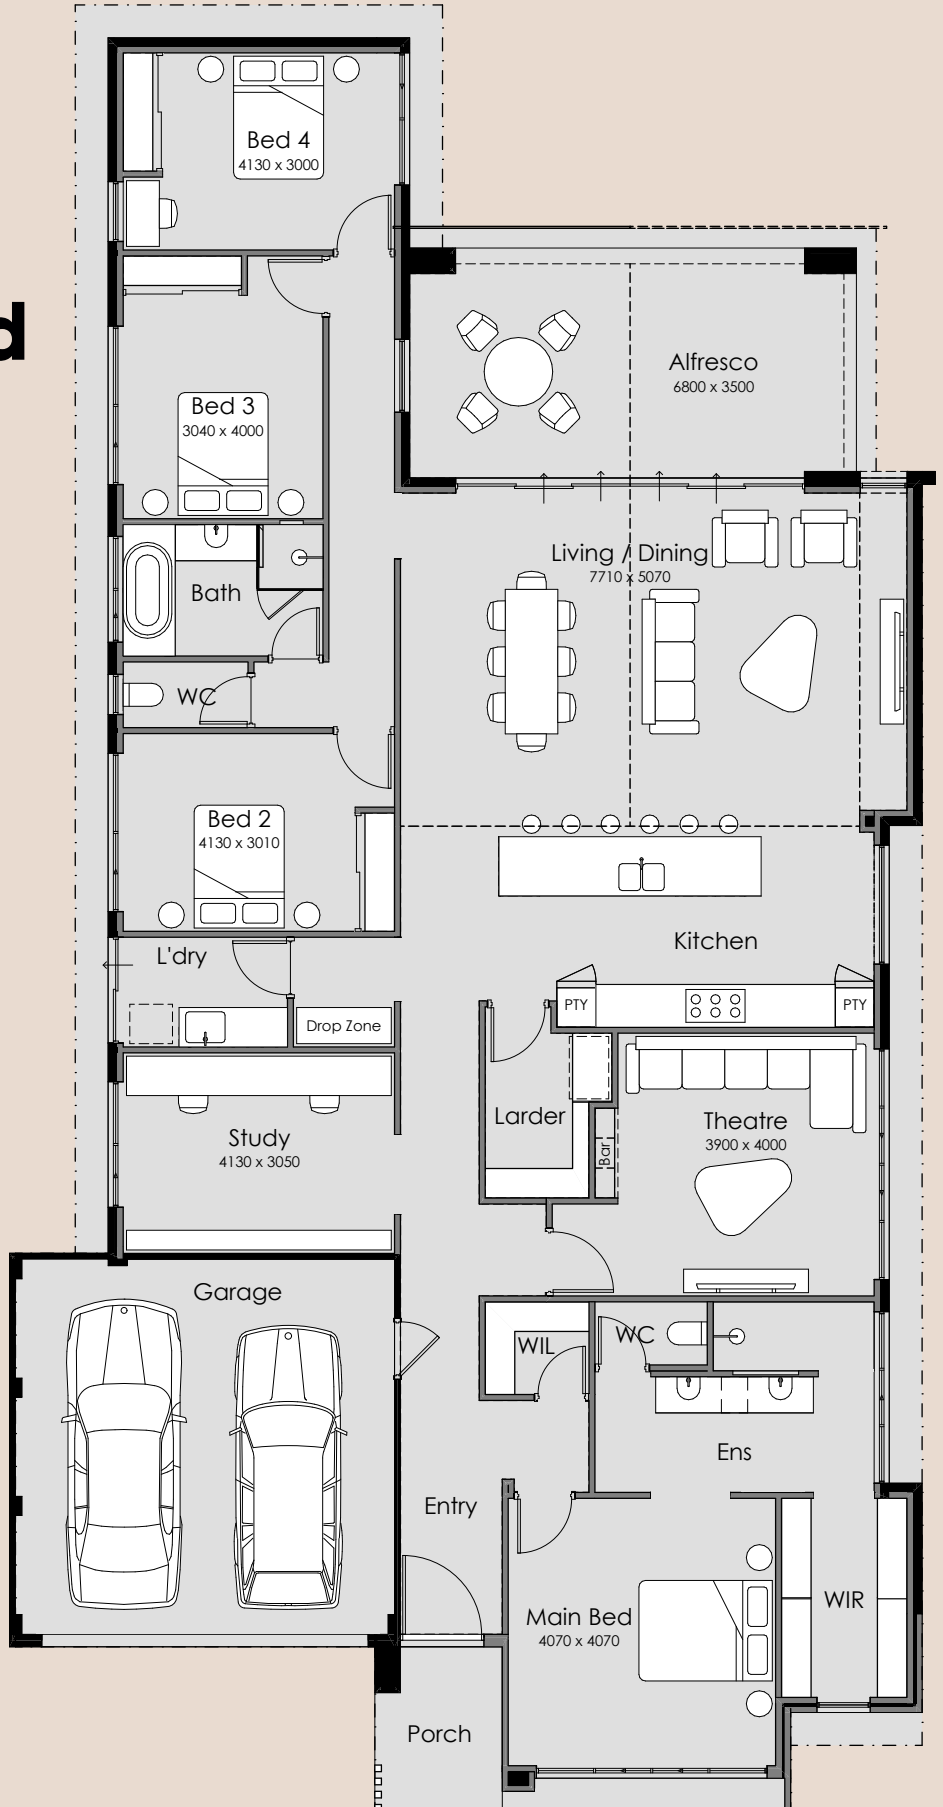

SUMMIT

HOMES GROUP

Whitewood

-  4
-  2
-  2

Overall Width – 13.89m
Overall Length – 26.99m
Min Block Width – 15.00m
Min Block Length – 30.00m
Total Area – 294.58m²