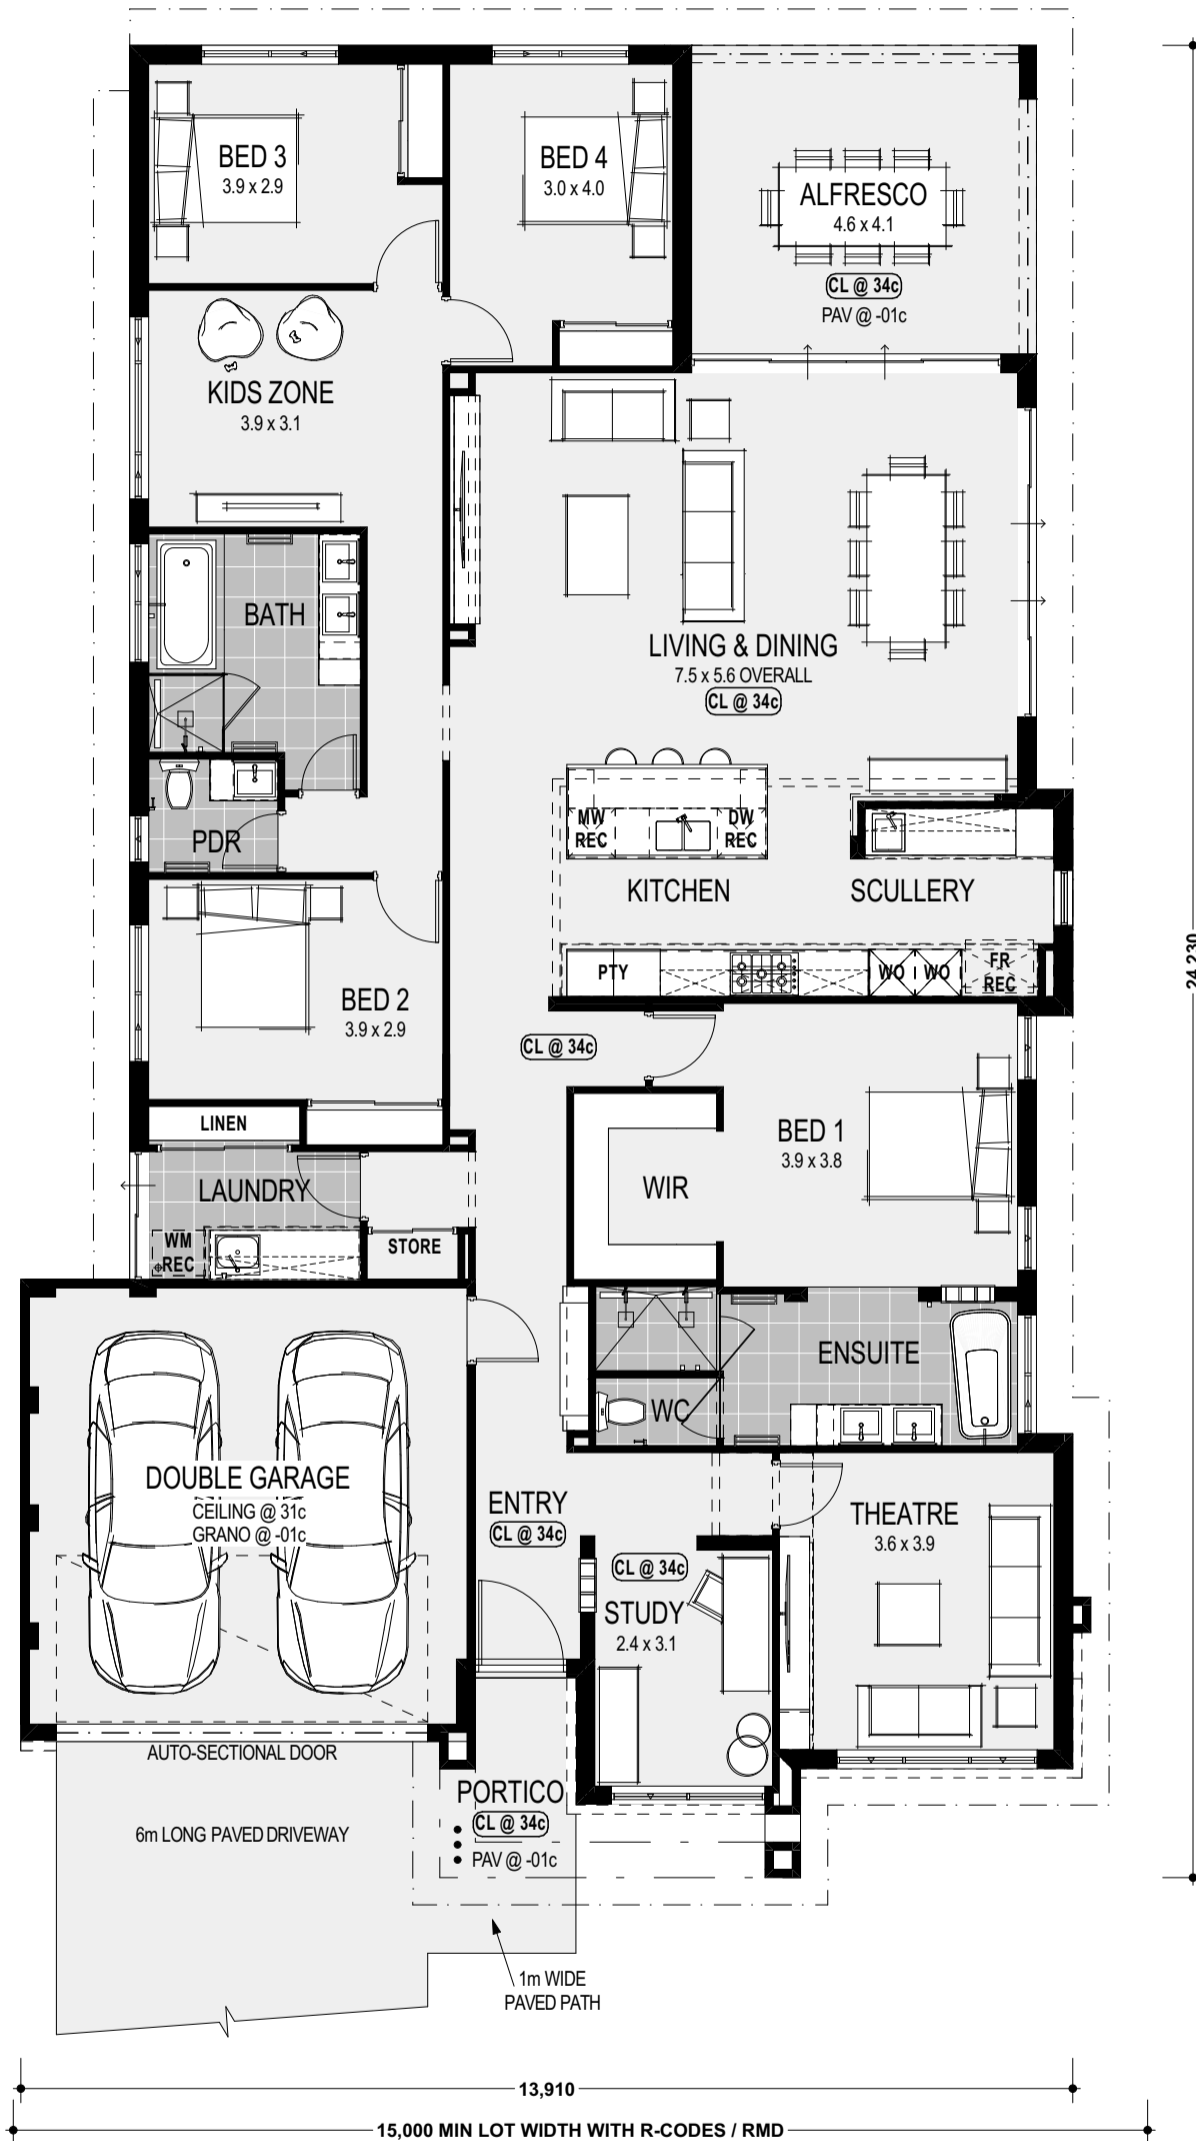

FAIRVIEW PLATINUM

Head Office:
11 Delawney Street, Balcatta. W.A. 6021
Tel: 08 6241 4555 Fax: 08 6241 4455

Metro Display Home opening hours:
Monday & Wednesday 2-5pm,
Saturday, Sunday & Public Holidays 1-5pm.

www.homegroup.com.au

AREAS:	
House Area	230.87
Garage Area	34.32
Alfresco Area	18.60
Porch Area	7.21
Total Area:	291.00 m²
House Perim.	72.44

XXXXXX
© Copyright
Home Group

Home Group WA P/L reserves the right to vary dimensions and materials from those on display. Room sizes, window sizes, set backs & areas may vary slightly to working drawings.

2023